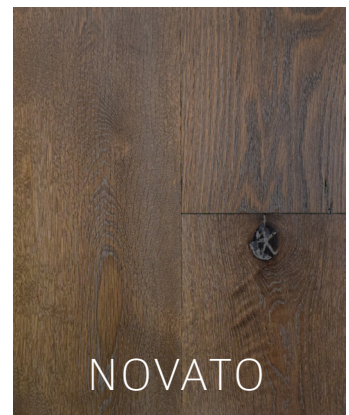

WELLBORN + WRIGHT

SPRING 2020 | ARCHITECTURAL PLANK FLOORS
on White Oak

Lengths: Long, up to 12'+

Widths: Wide, up to 11"

Finish: Aged, then burnished with oil

Grain: Live, Character, Select, or Rift and Quartered

Textures: Scraped, brushed, or pillowed