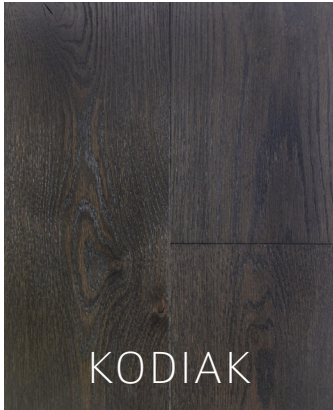

WELLBORN + WRIGHT

SPRING 2020 | ARCHITECTURAL PLANK FLOORS
on White Oak

Lengths: Long, up to 12'+

Widths: Wide, up to 11"

Finish: Aged, then burnished with oil

Grain: Live, Character, Select, or Rift and Quartered

Textures: Scraped, brushed, or pillowed